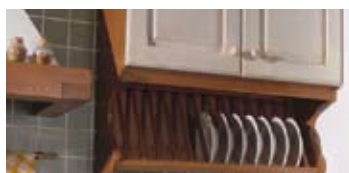

CLARA

The CLARA programme has a door in solid chestnut for those who enjoy the warmth of wood and a decidedly classic atmosphere.

Colour variations:

Chestnut

Antiqued Chestnut

Ivory.

Tel: (+39) 055 8071329
Fax: (+39) 055 8071362
E-mail: info@askcucine.it

Designed by Sandro Berni

Copyright © ASK s.r.l – via L. da Vinci, 5 – 50020 Sambuca Val di Pesa (Firenze) – P.iva: 03824500486